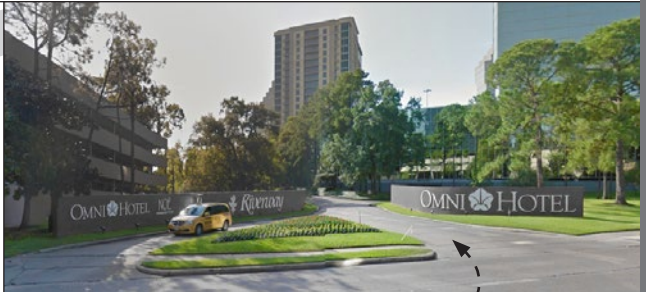

**Two Riverway - Suite 325  
Houston, Texas 77056**

One block west of Loop 610

- Use main entry off Woodway Drive, then turn right onto Riverway Drive

Drive into garage main entry, press button - tell guard you're coming to Image Resources Group. Drive up garage ramps to **Level 5 - Zone A** in the garage and look for the **orange Stage Door**. Just walk right in!