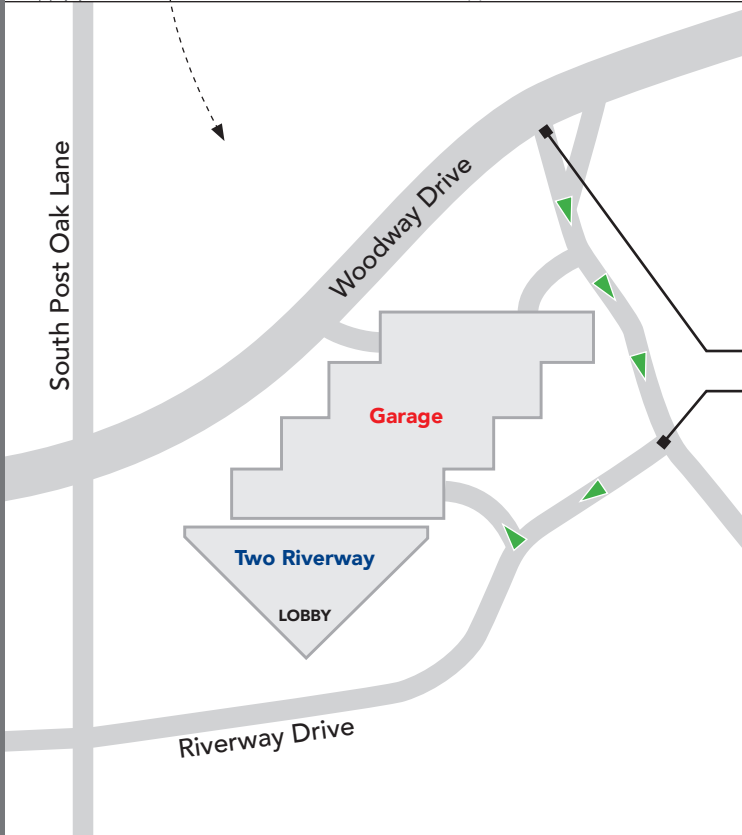

**Two Riverway - Suite 325  
Houston, Texas 77056**

One block west of Loop 610

- Use main entry off Woodway Drive, then turn right onto Riverway Drive

Drive into garage main entry, press button - tell guard you're coming to Image Resources Group. Drive up garage ramps to **Level 5 - Zone A** in the garage and look for the **orange Stage Door**. Just walk right in!

Scan the QR code to get directions on your phone.

Please call if you're having trouble finding us.

- Image Resources Group - 713-621-9100
- Zone 3 Creative - 713-843-3040